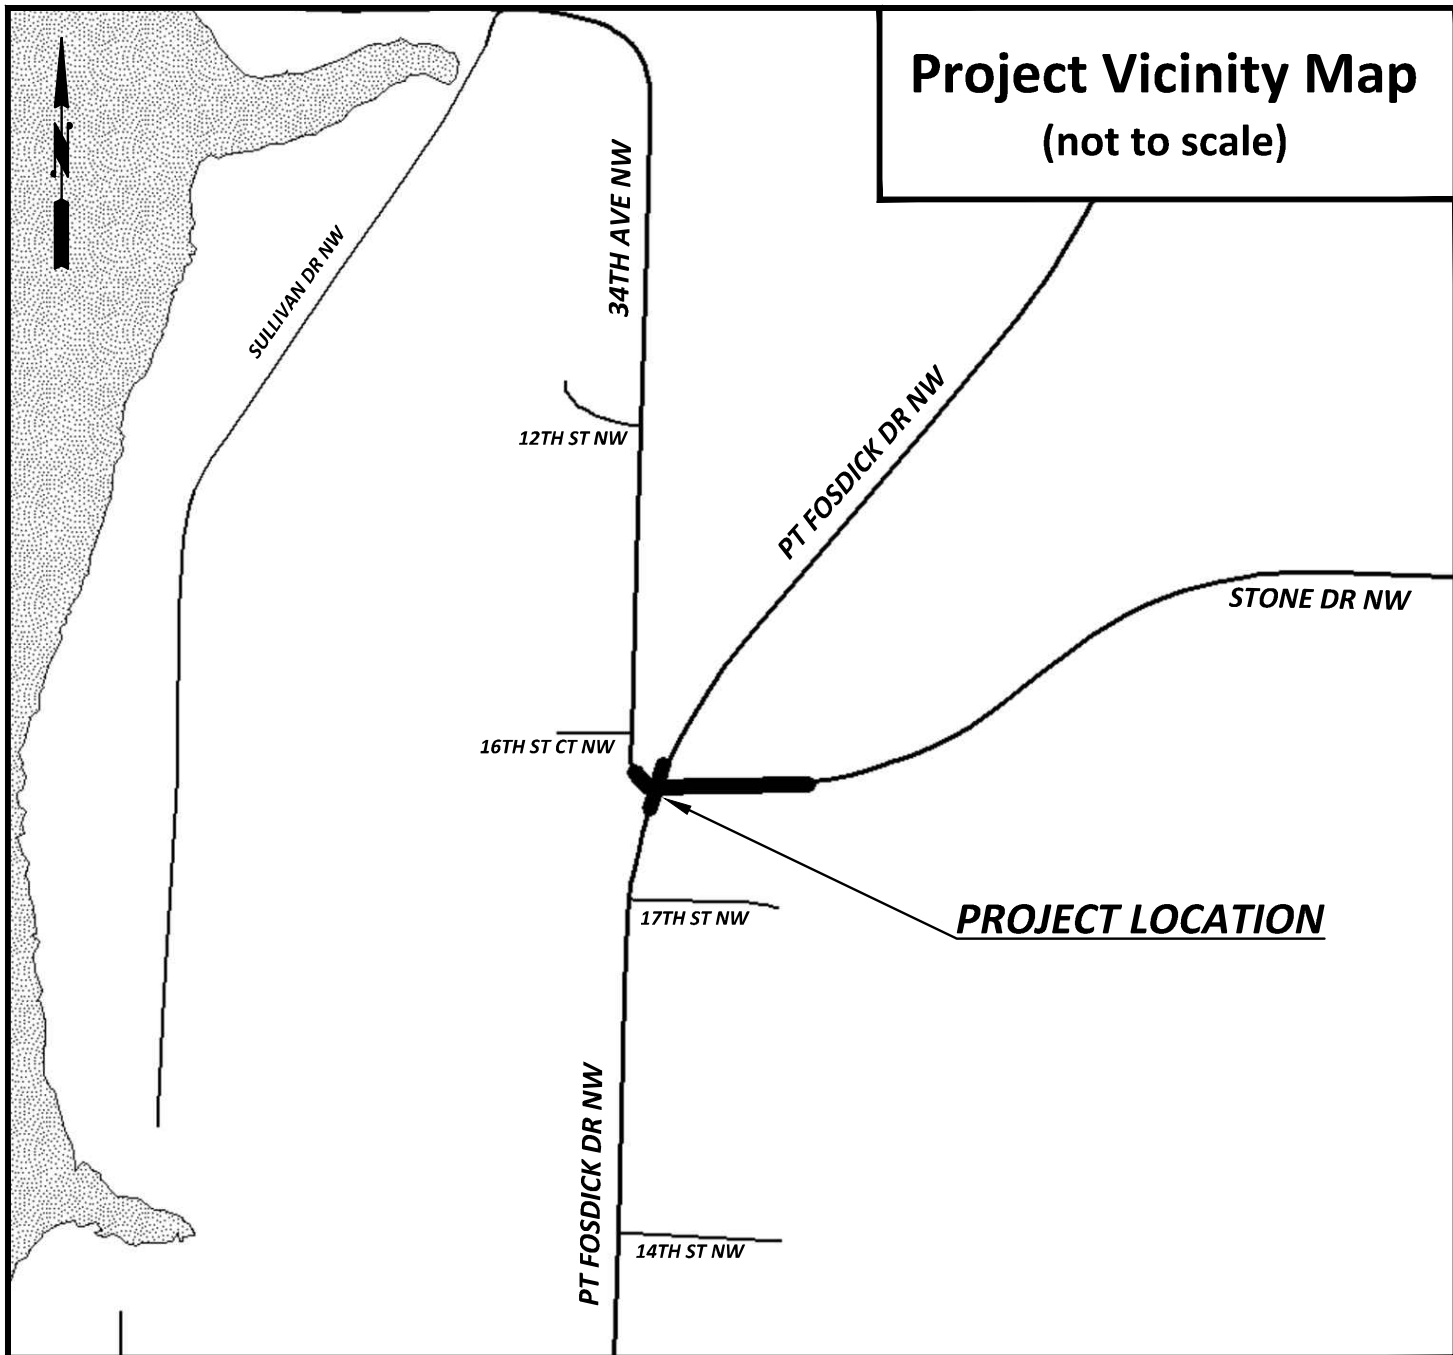

Project Vicinity Map (not to scale)

SULLIVAN DR NW

34TH AVE NW

12TH ST NW

PT FOSDICK DR NW

STONE DR NW

16TH ST CT NW

17TH ST NW

PROJECT LOCATION

PT FOSDICK DR NW

14TH ST NW