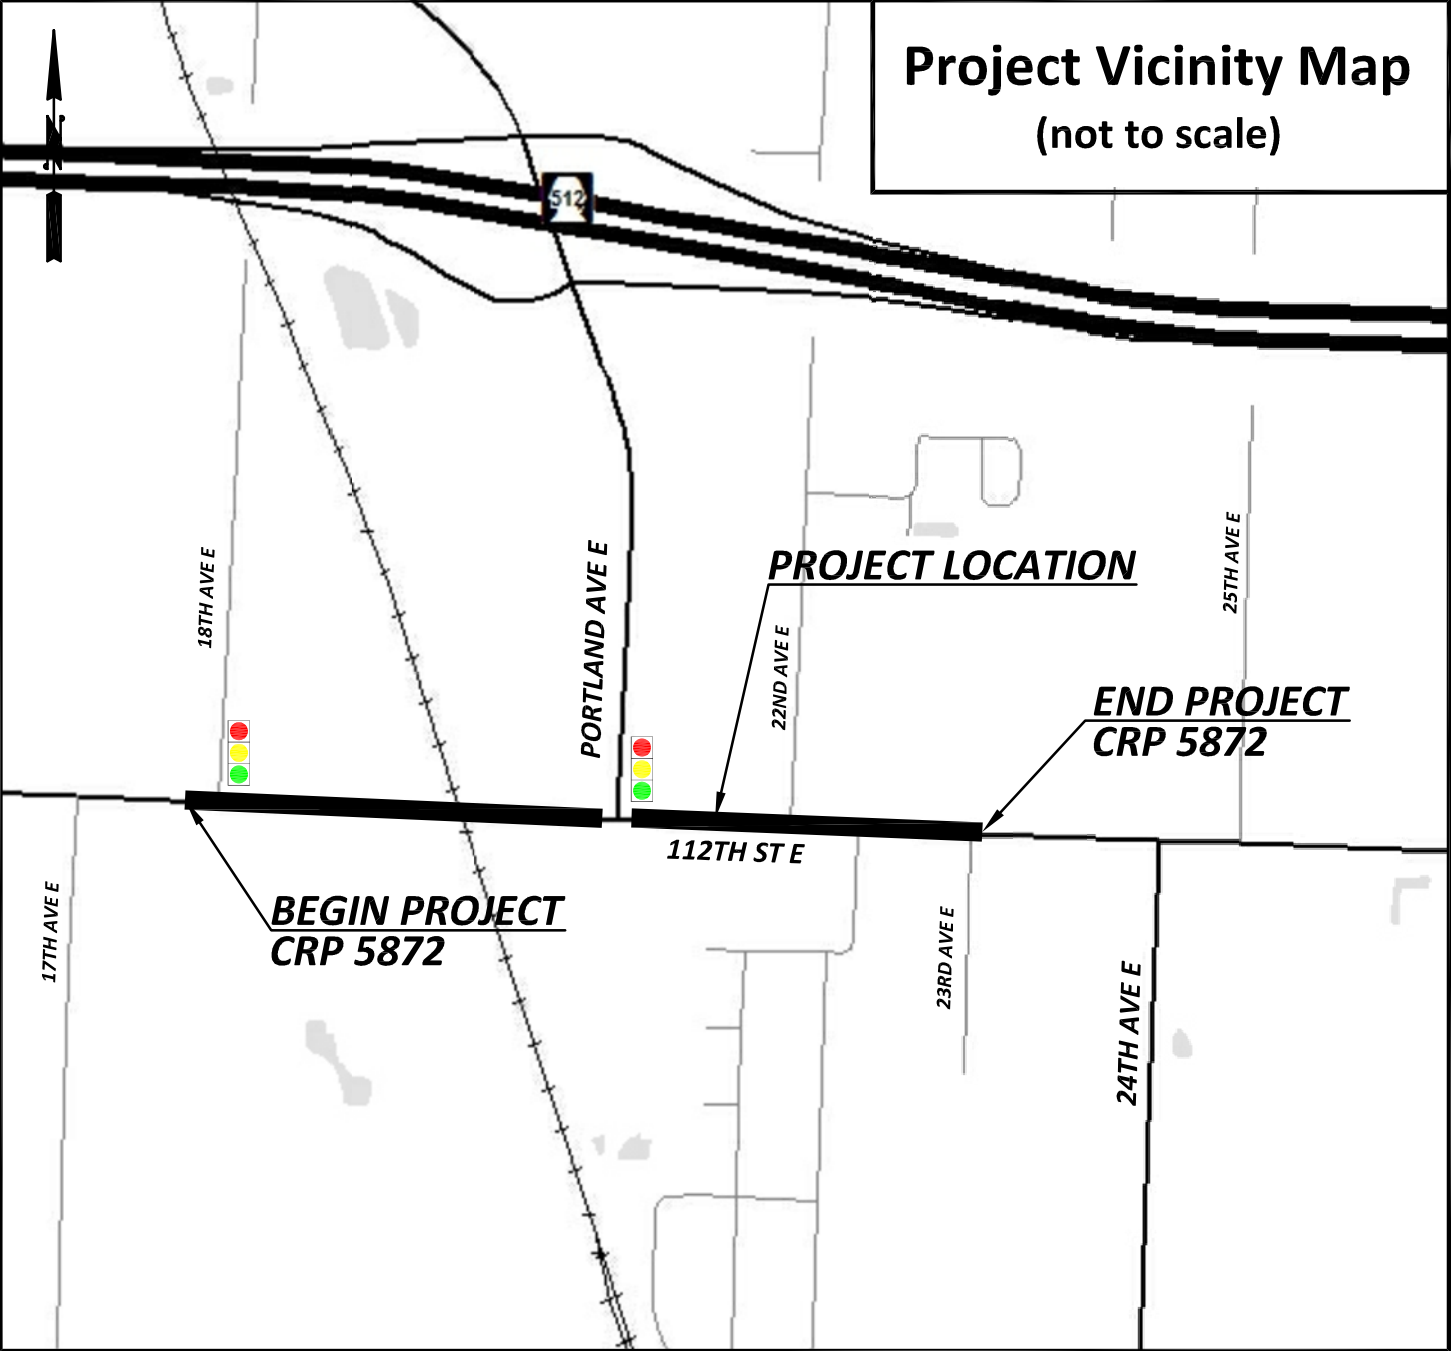

Project Vicinity Map

(not to scale)

18TH AVE E

PORTLAND AVE

PROJECT LOCATION

22ND AVE E

**END PROJECT
CRP 5872**

25TH AVE E

112TH ST E

**BEGIN PROJECT
CRP 5872**

17TH AVE E

23RD AVE E

24TH AVE E