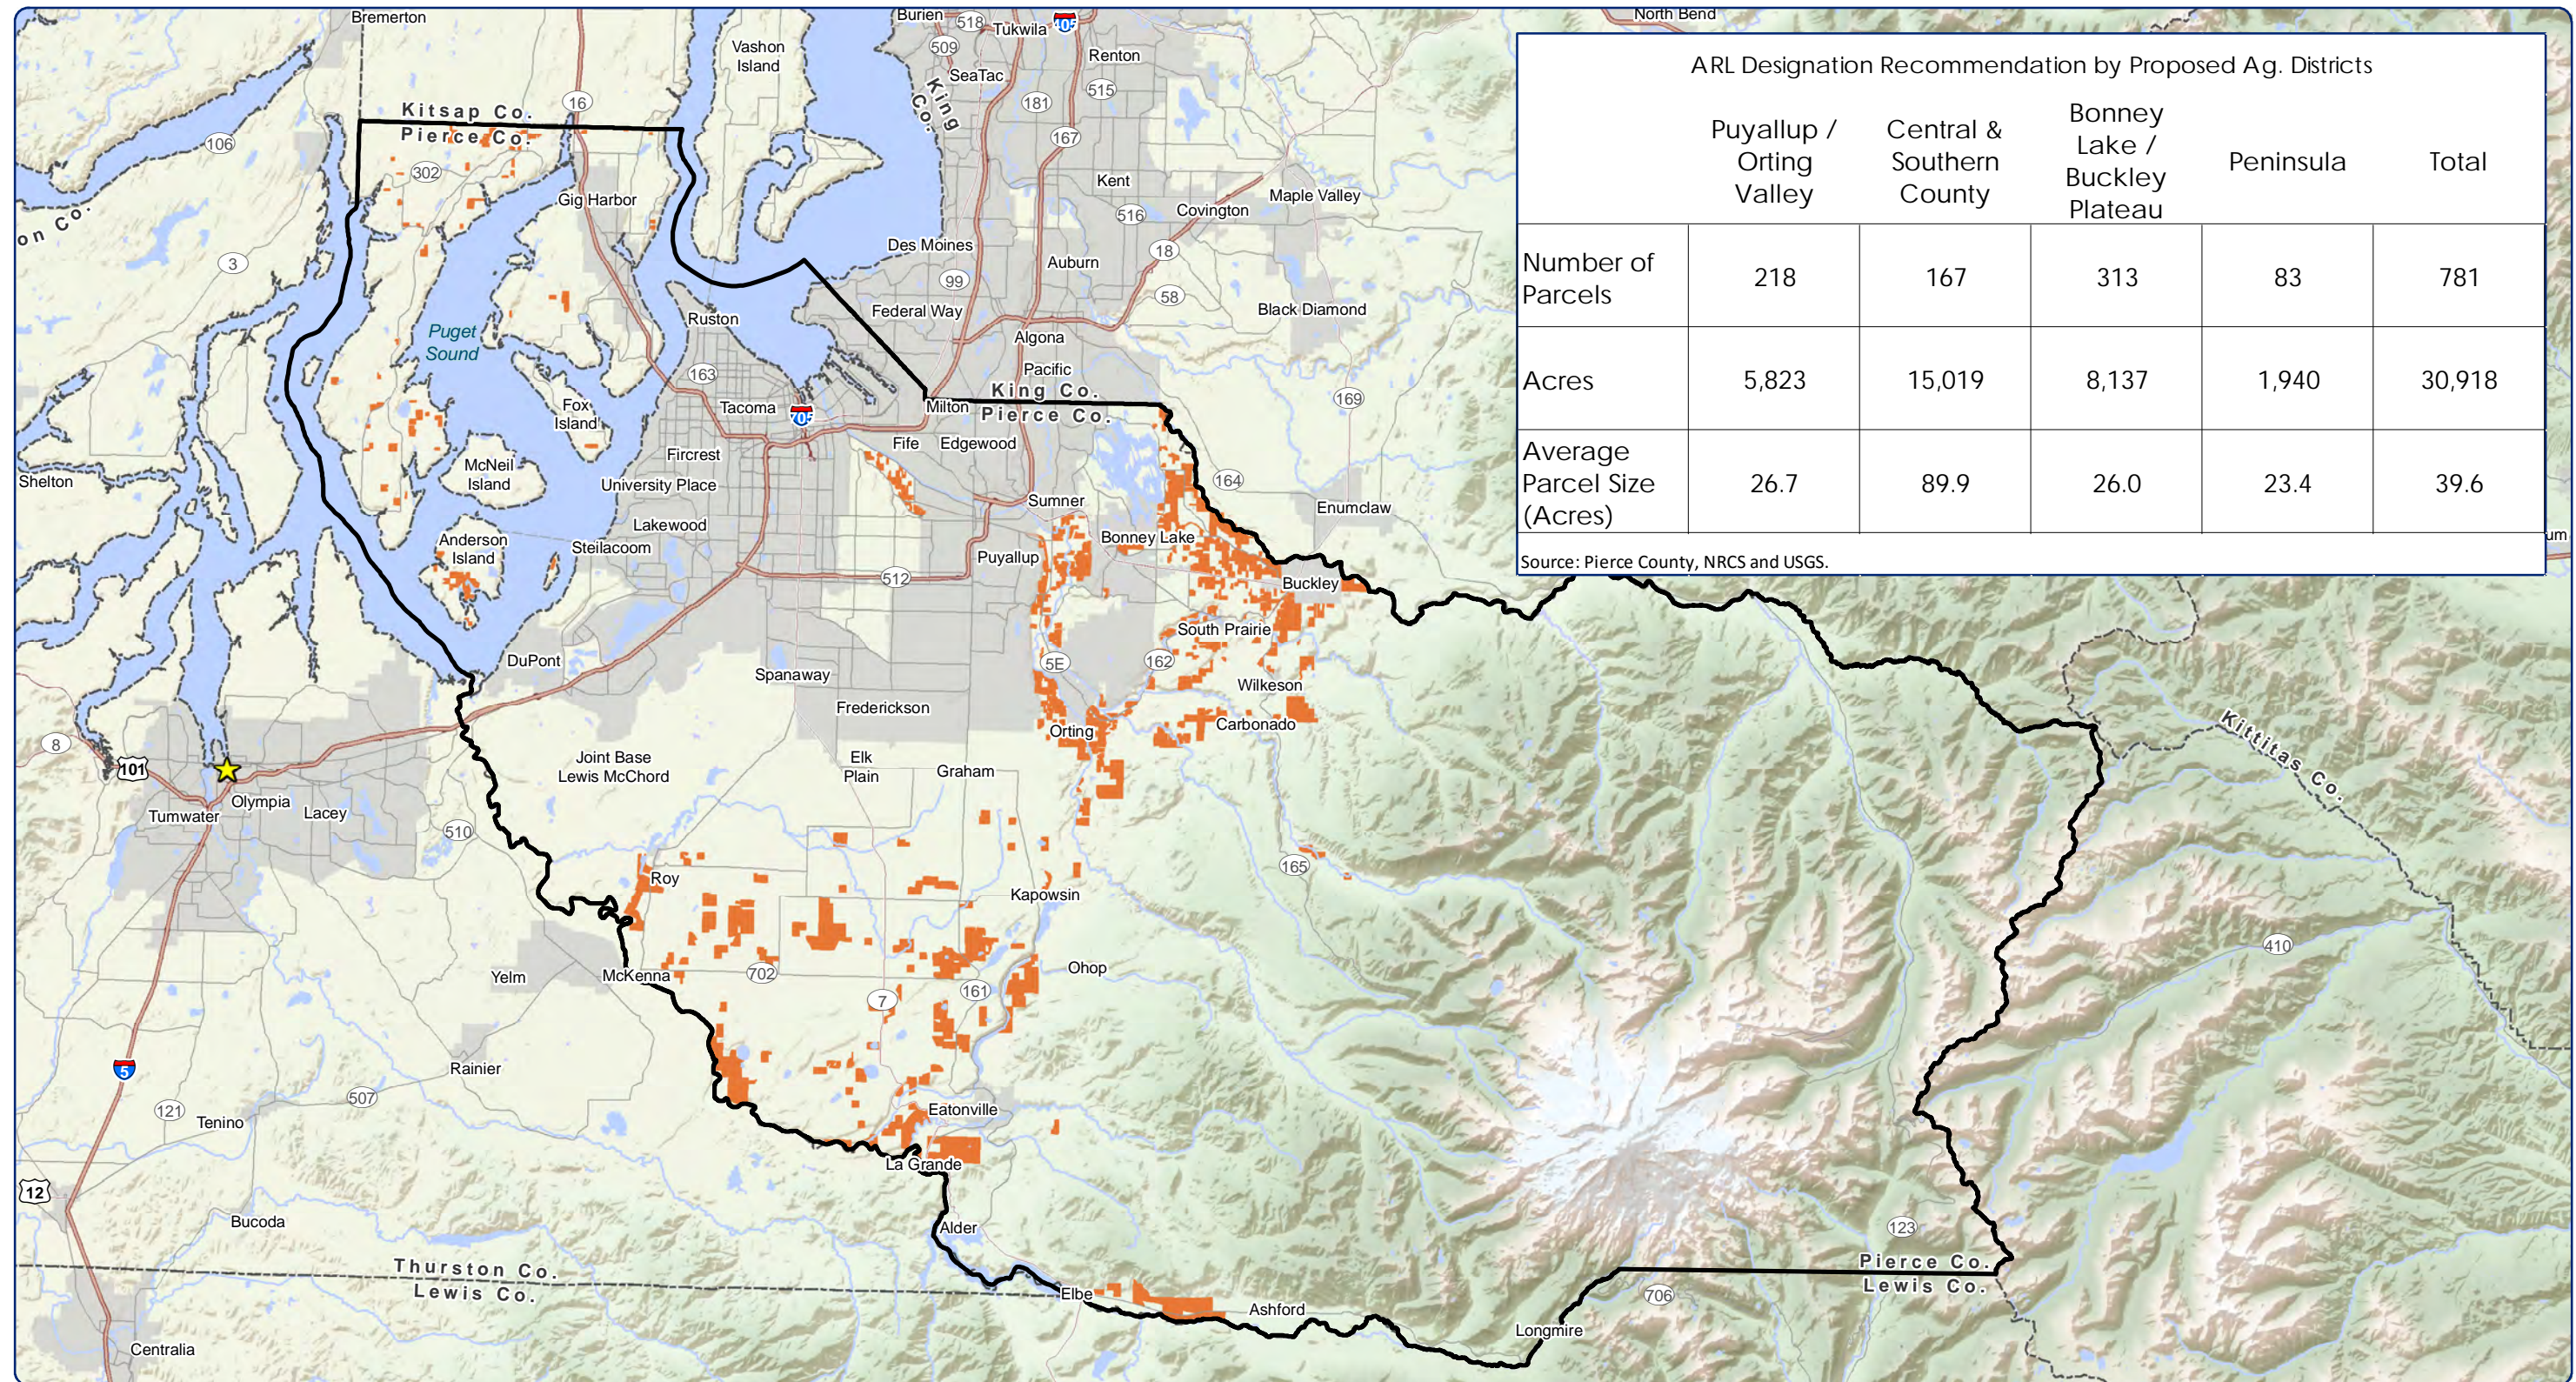

Recommended ARL Zoning

ARL Designation Recommendation by Proposed Ag. Districts					
	Puyallup / Orting Valley	Central & Southern County	Bonney Lake / Buckley Plateau	Peninsula	Total
Number of Parcels	218	167	313	83	781
Acres	5,823	15,019	8,137	1,940	30,918
Average Parcel Size (Acres)	26.7	89.9	26.0	23.4	39.6

Source: Pierce County, NRCS and USGS.

 **ARL Recommendation**

Notes: Zoning (2015) designation applied to parcels per Pierce County Code 18A.05.040 Interpretation of Boundaries. Initial Parcel query: (TaxParcelType IN ('Base Parcel', 'Tax Purpose Only') AND SubtypeCD = 0)

Source data provided by Pierce County and NRCS and USGS. County Datasets: tax_parcels_04_27_2016 and Zoning_2015. Acres calculated using Land_Acres field. SSURGO soil surveys: wa634, wa653, wa754, wa777. Patzek/Palazzi definition of prime soils. USGS 10m Digital Elevation Model.