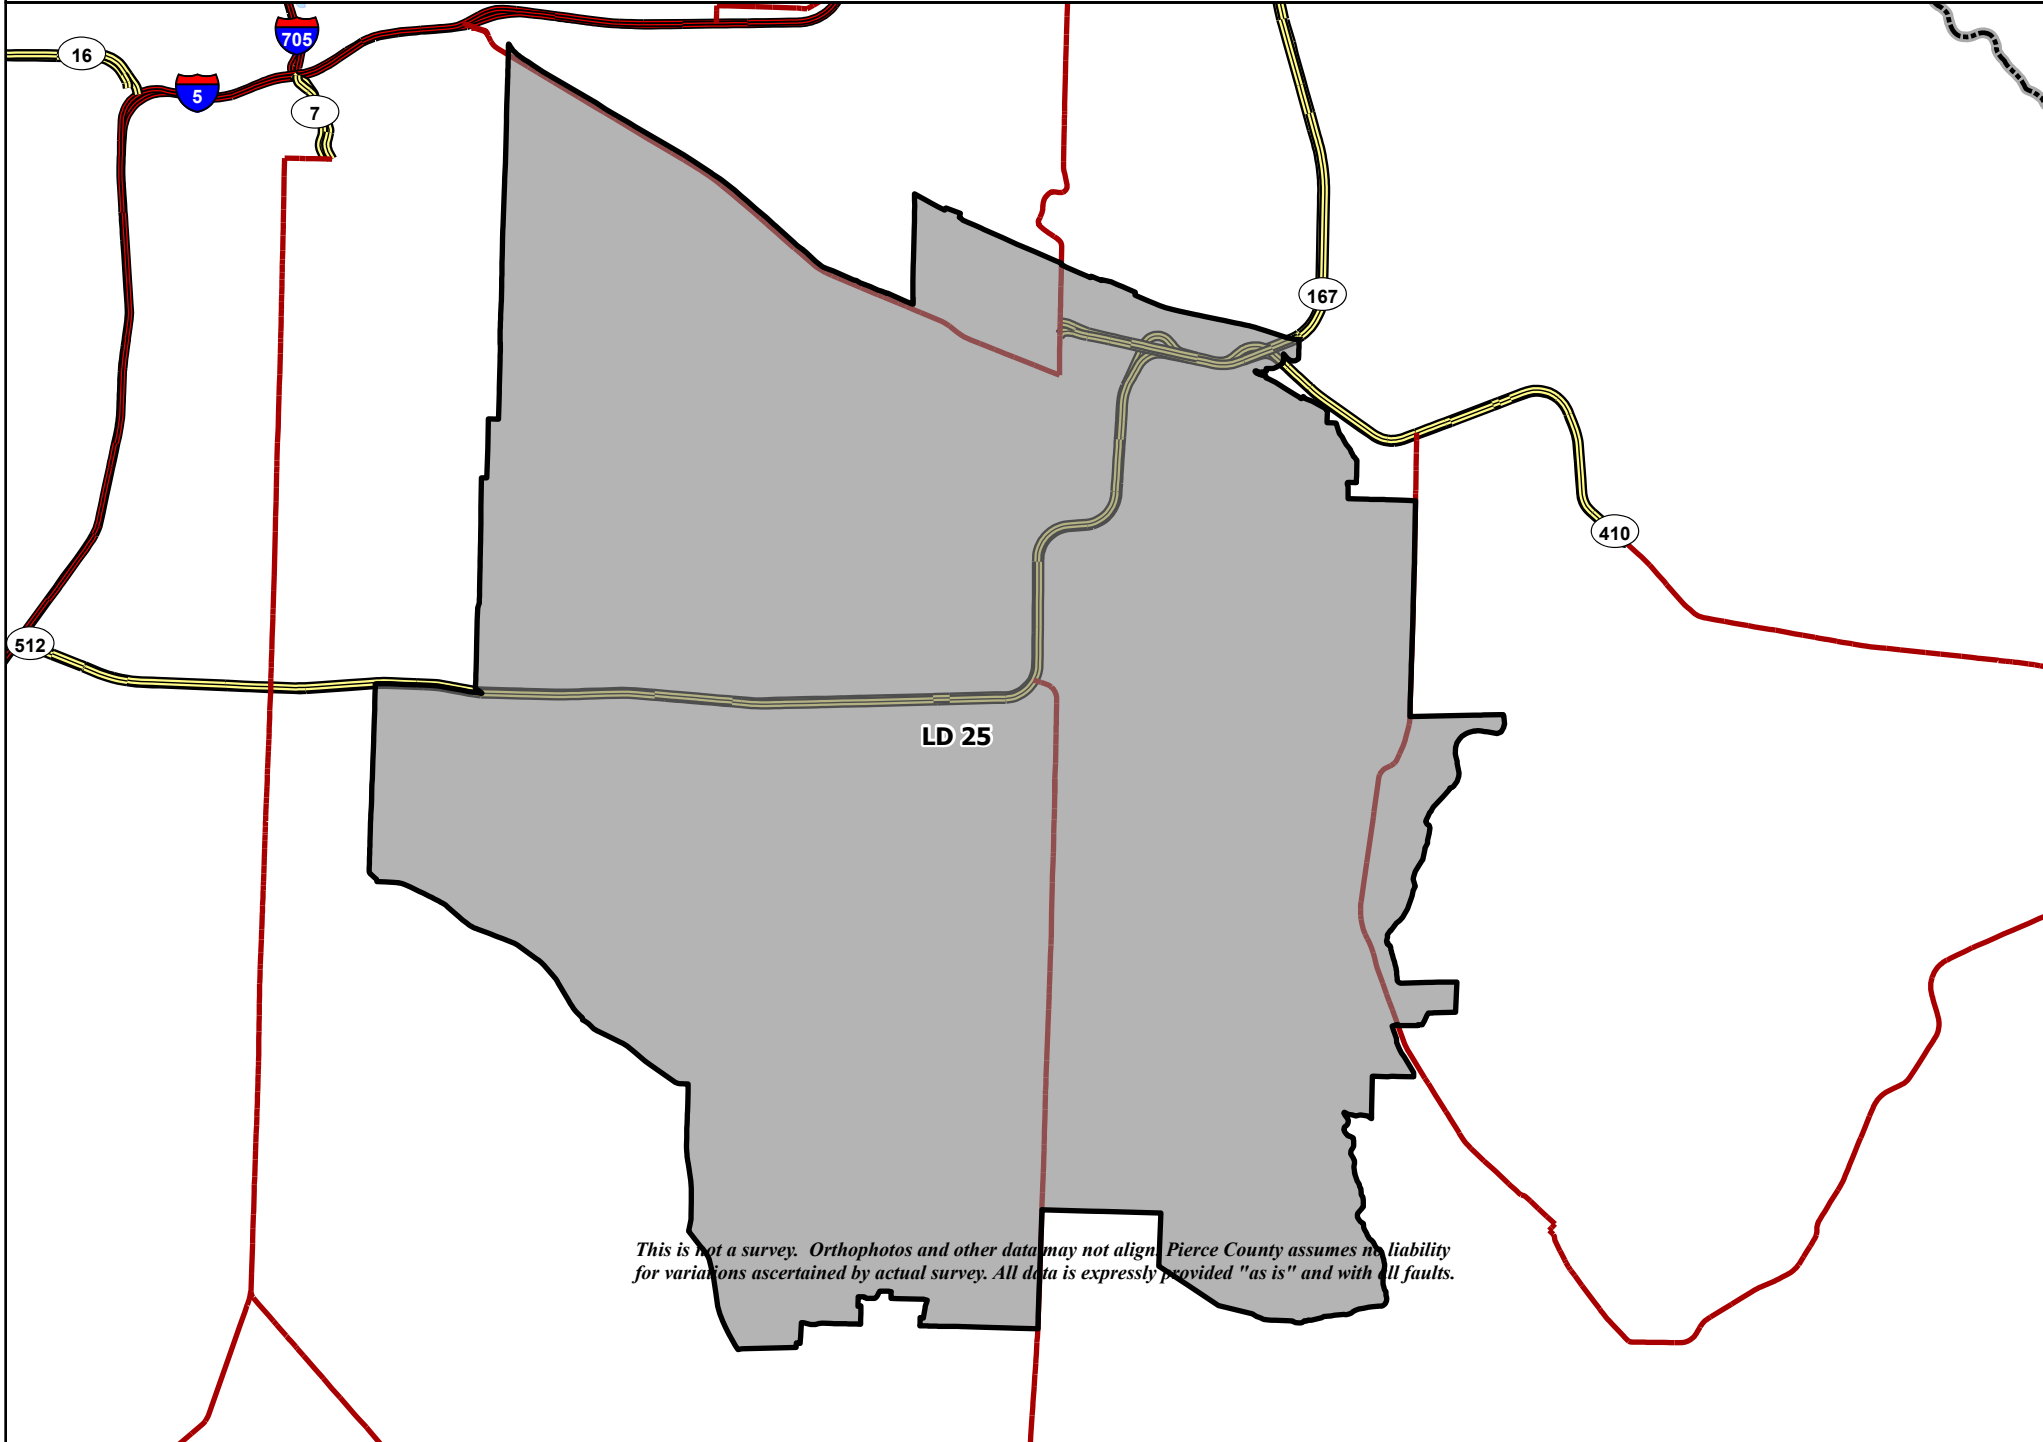

Legislative District 25

This map is for reference purposes only. To see more detail, use the County's Public GIS: <https://matterhornwab.co.pierce.wa.us/publicgis/>

This is not a survey. Orthophotos and other data may not align. Pierce County assumes no liability for variations ascertained by actual survey. All data is expressly provided "as is" and with all faults.