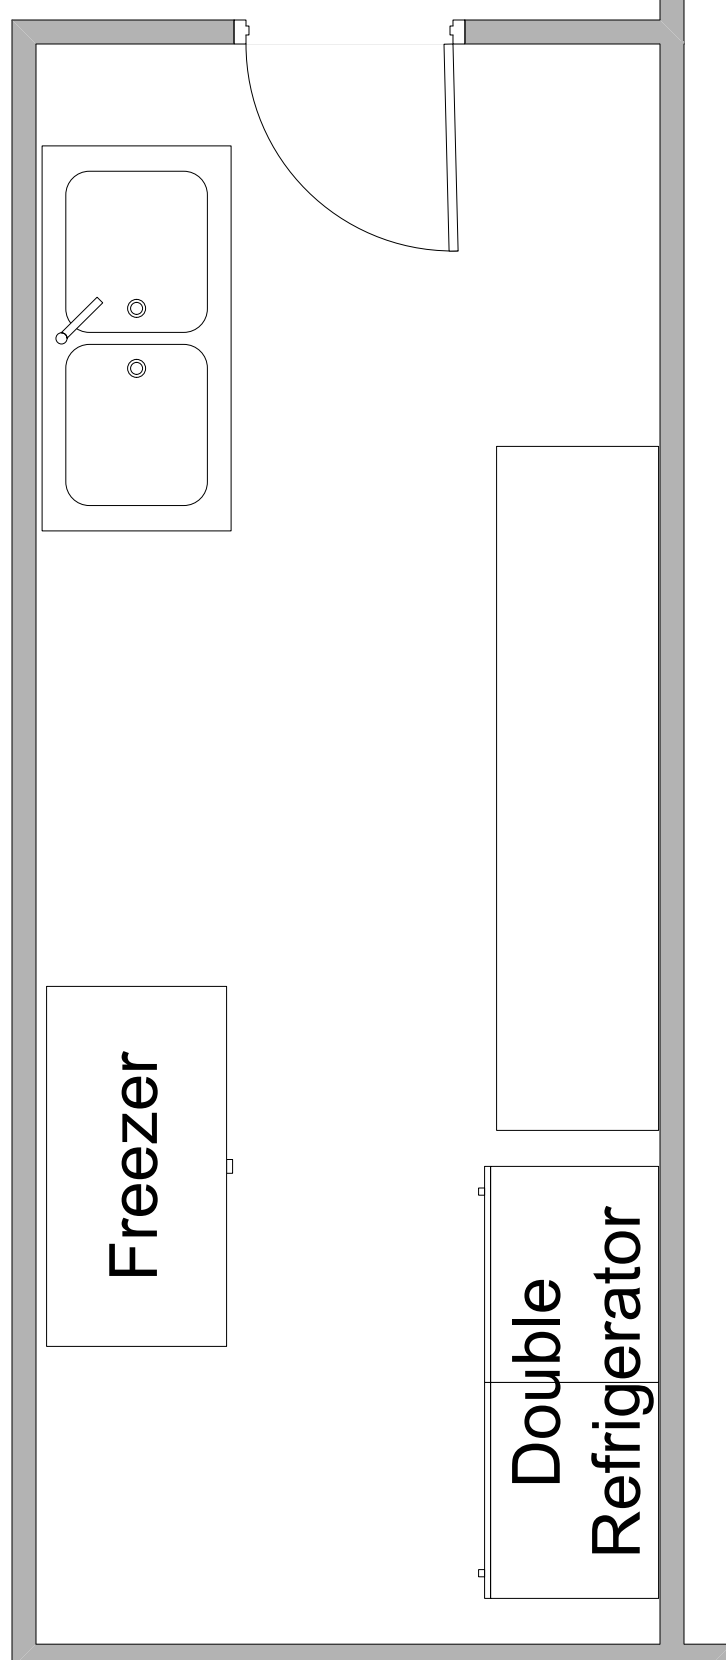

86'

60'X15'  
Dance Space  
(flooring not provided)

Emergency Exit

6ft x 2.5ft

6ft x 2.5ft

6ft x 2.5ft

6ft x 2.5ft

Freezer

Double Refrigerator

47'

89'

24 available

16 available

# Rainier Room Setup: Option 4 Seating for 152