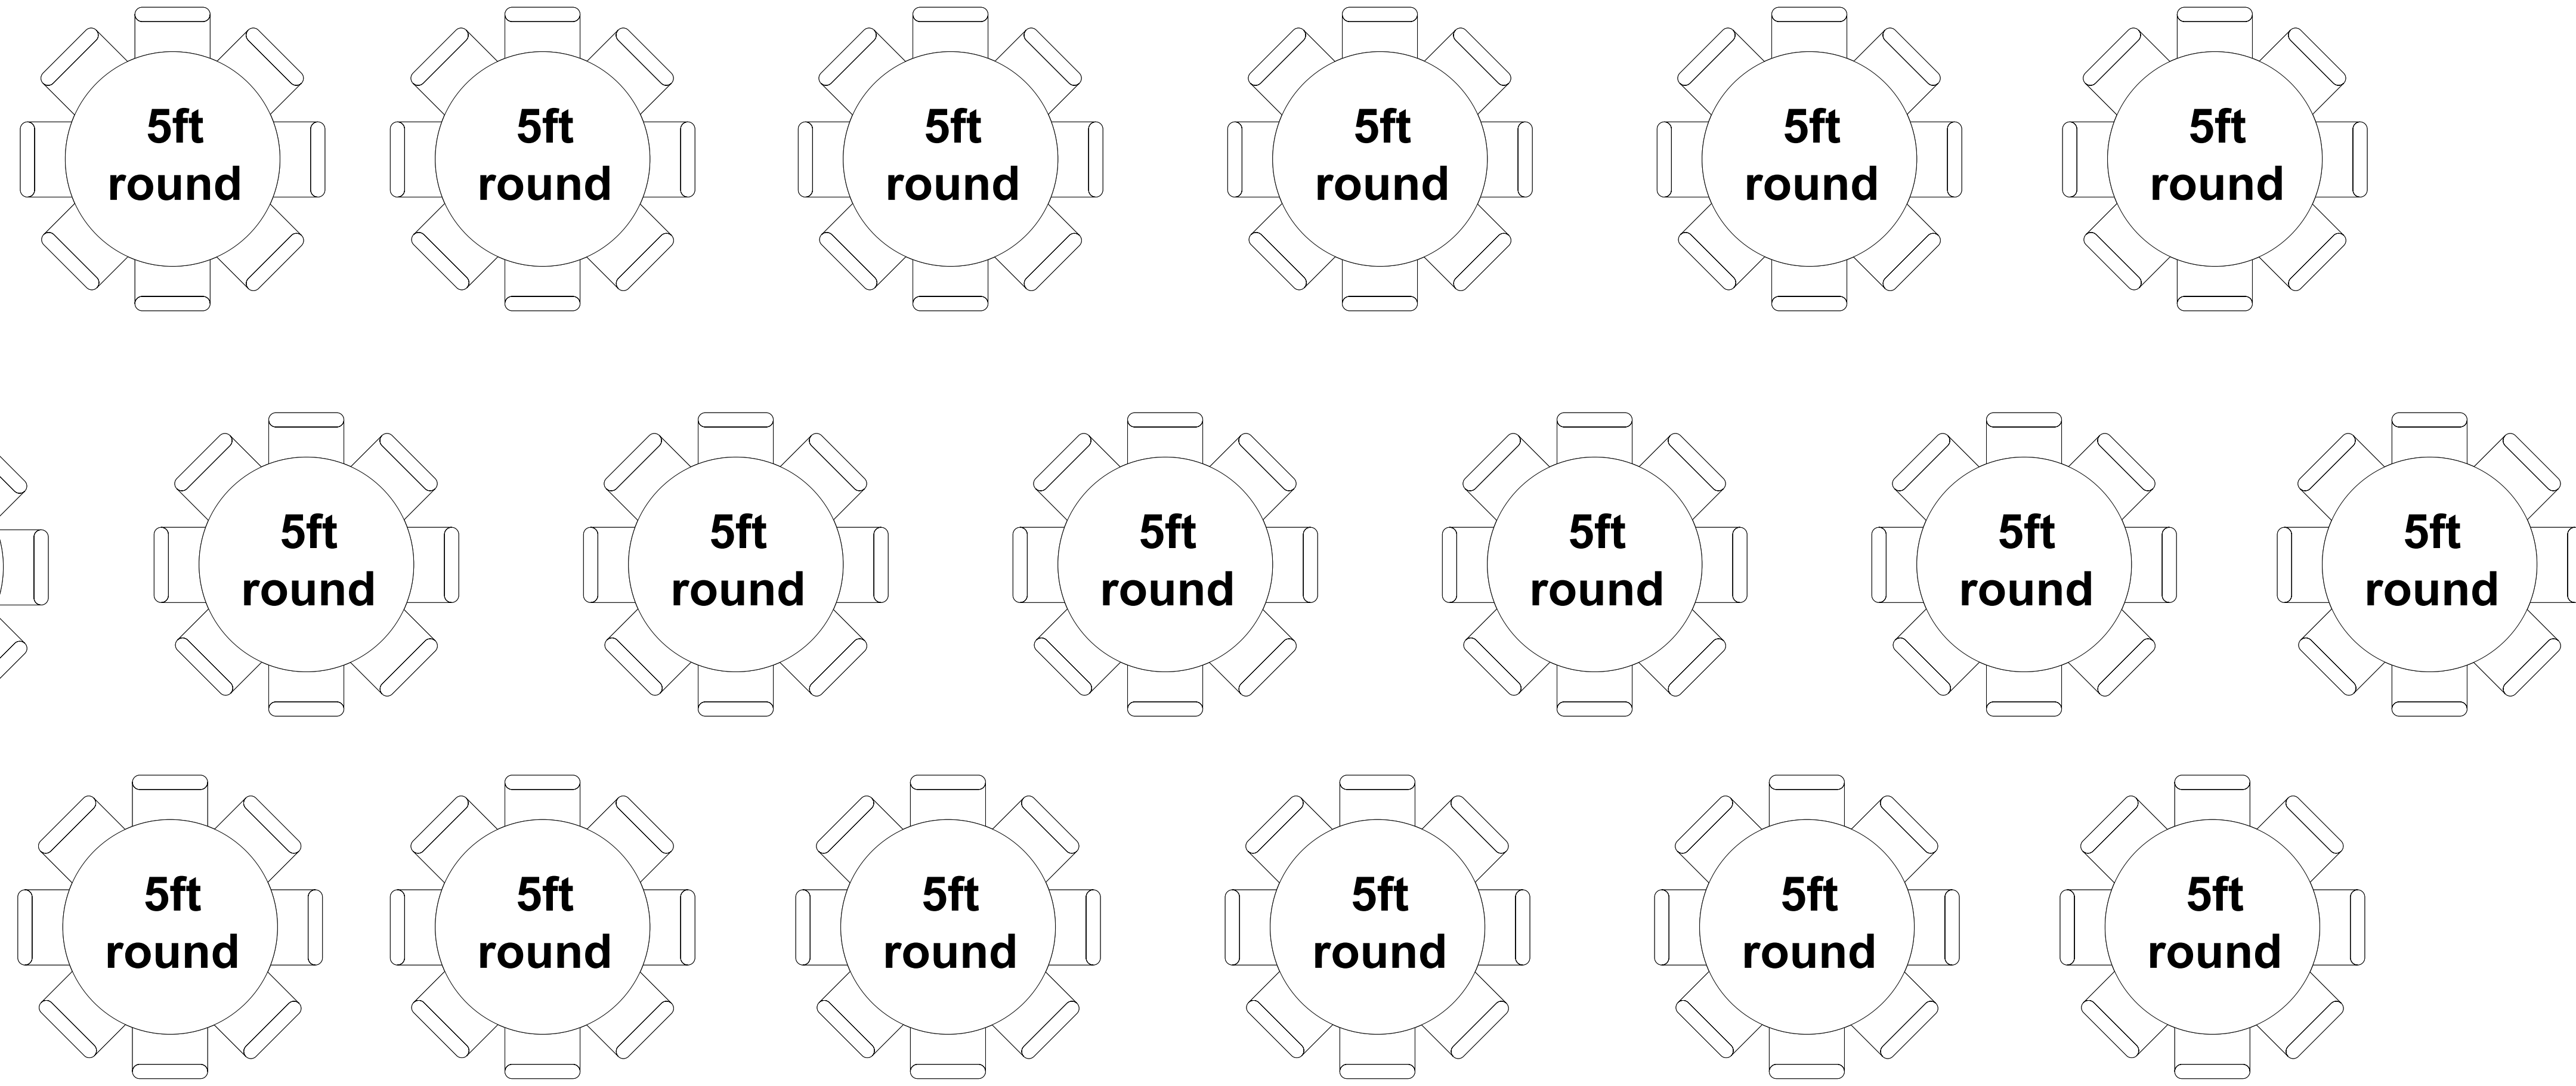

86'

60'X15'  
Dance Space  
(flooring not provided)

Emergency Exit

6ft x 2.5ft

6ft x 2.5ft

6ft x 2.5ft

6ft x 2.5ft

Freezer

Double Refrigerator

47'

89'

24 available

16 available

# Rainier Room Setup: Option 4 Seating for 152