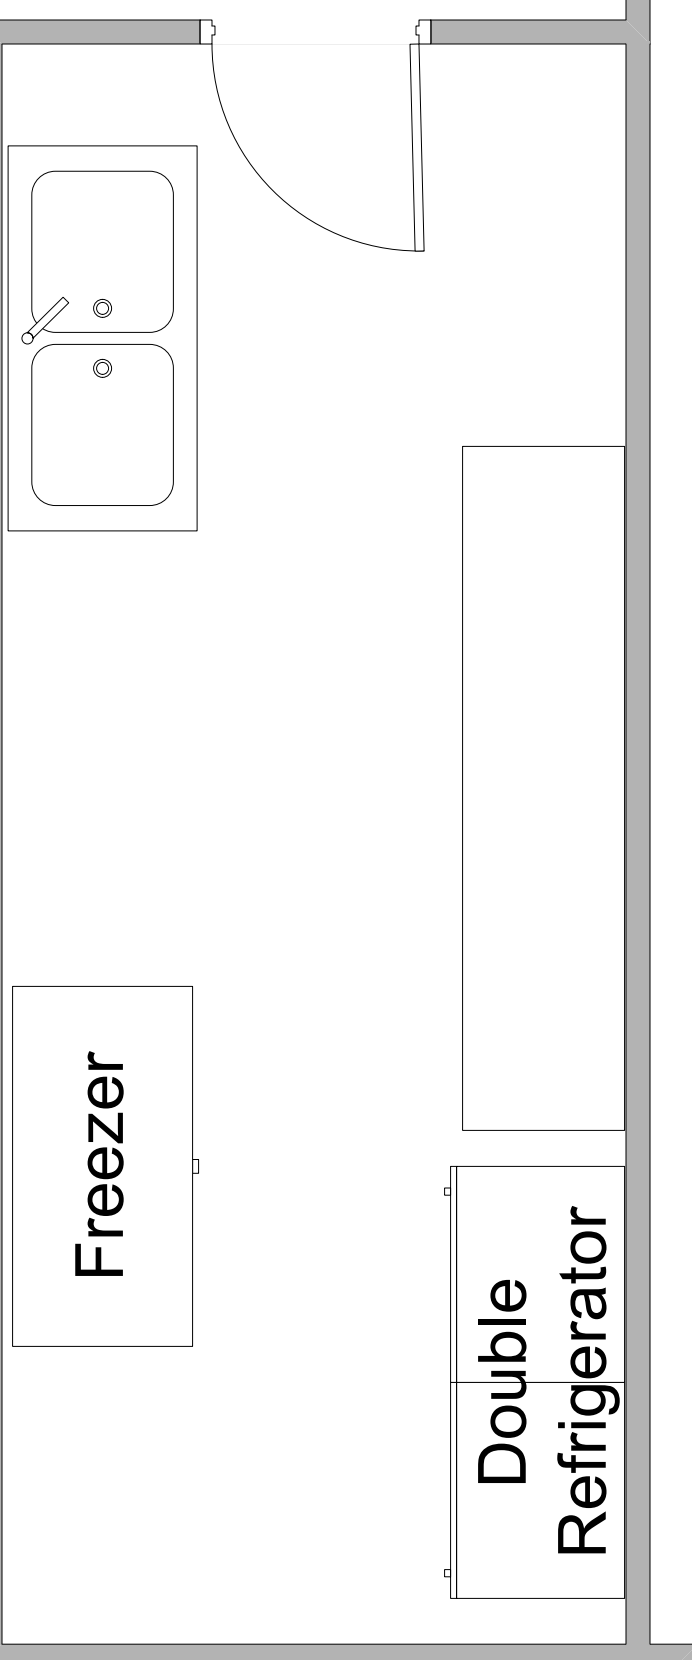

86'

47'

89'

Emergency Exit

Rainier Room

Create Your Own

Contact Name: _____

Event Date: _____