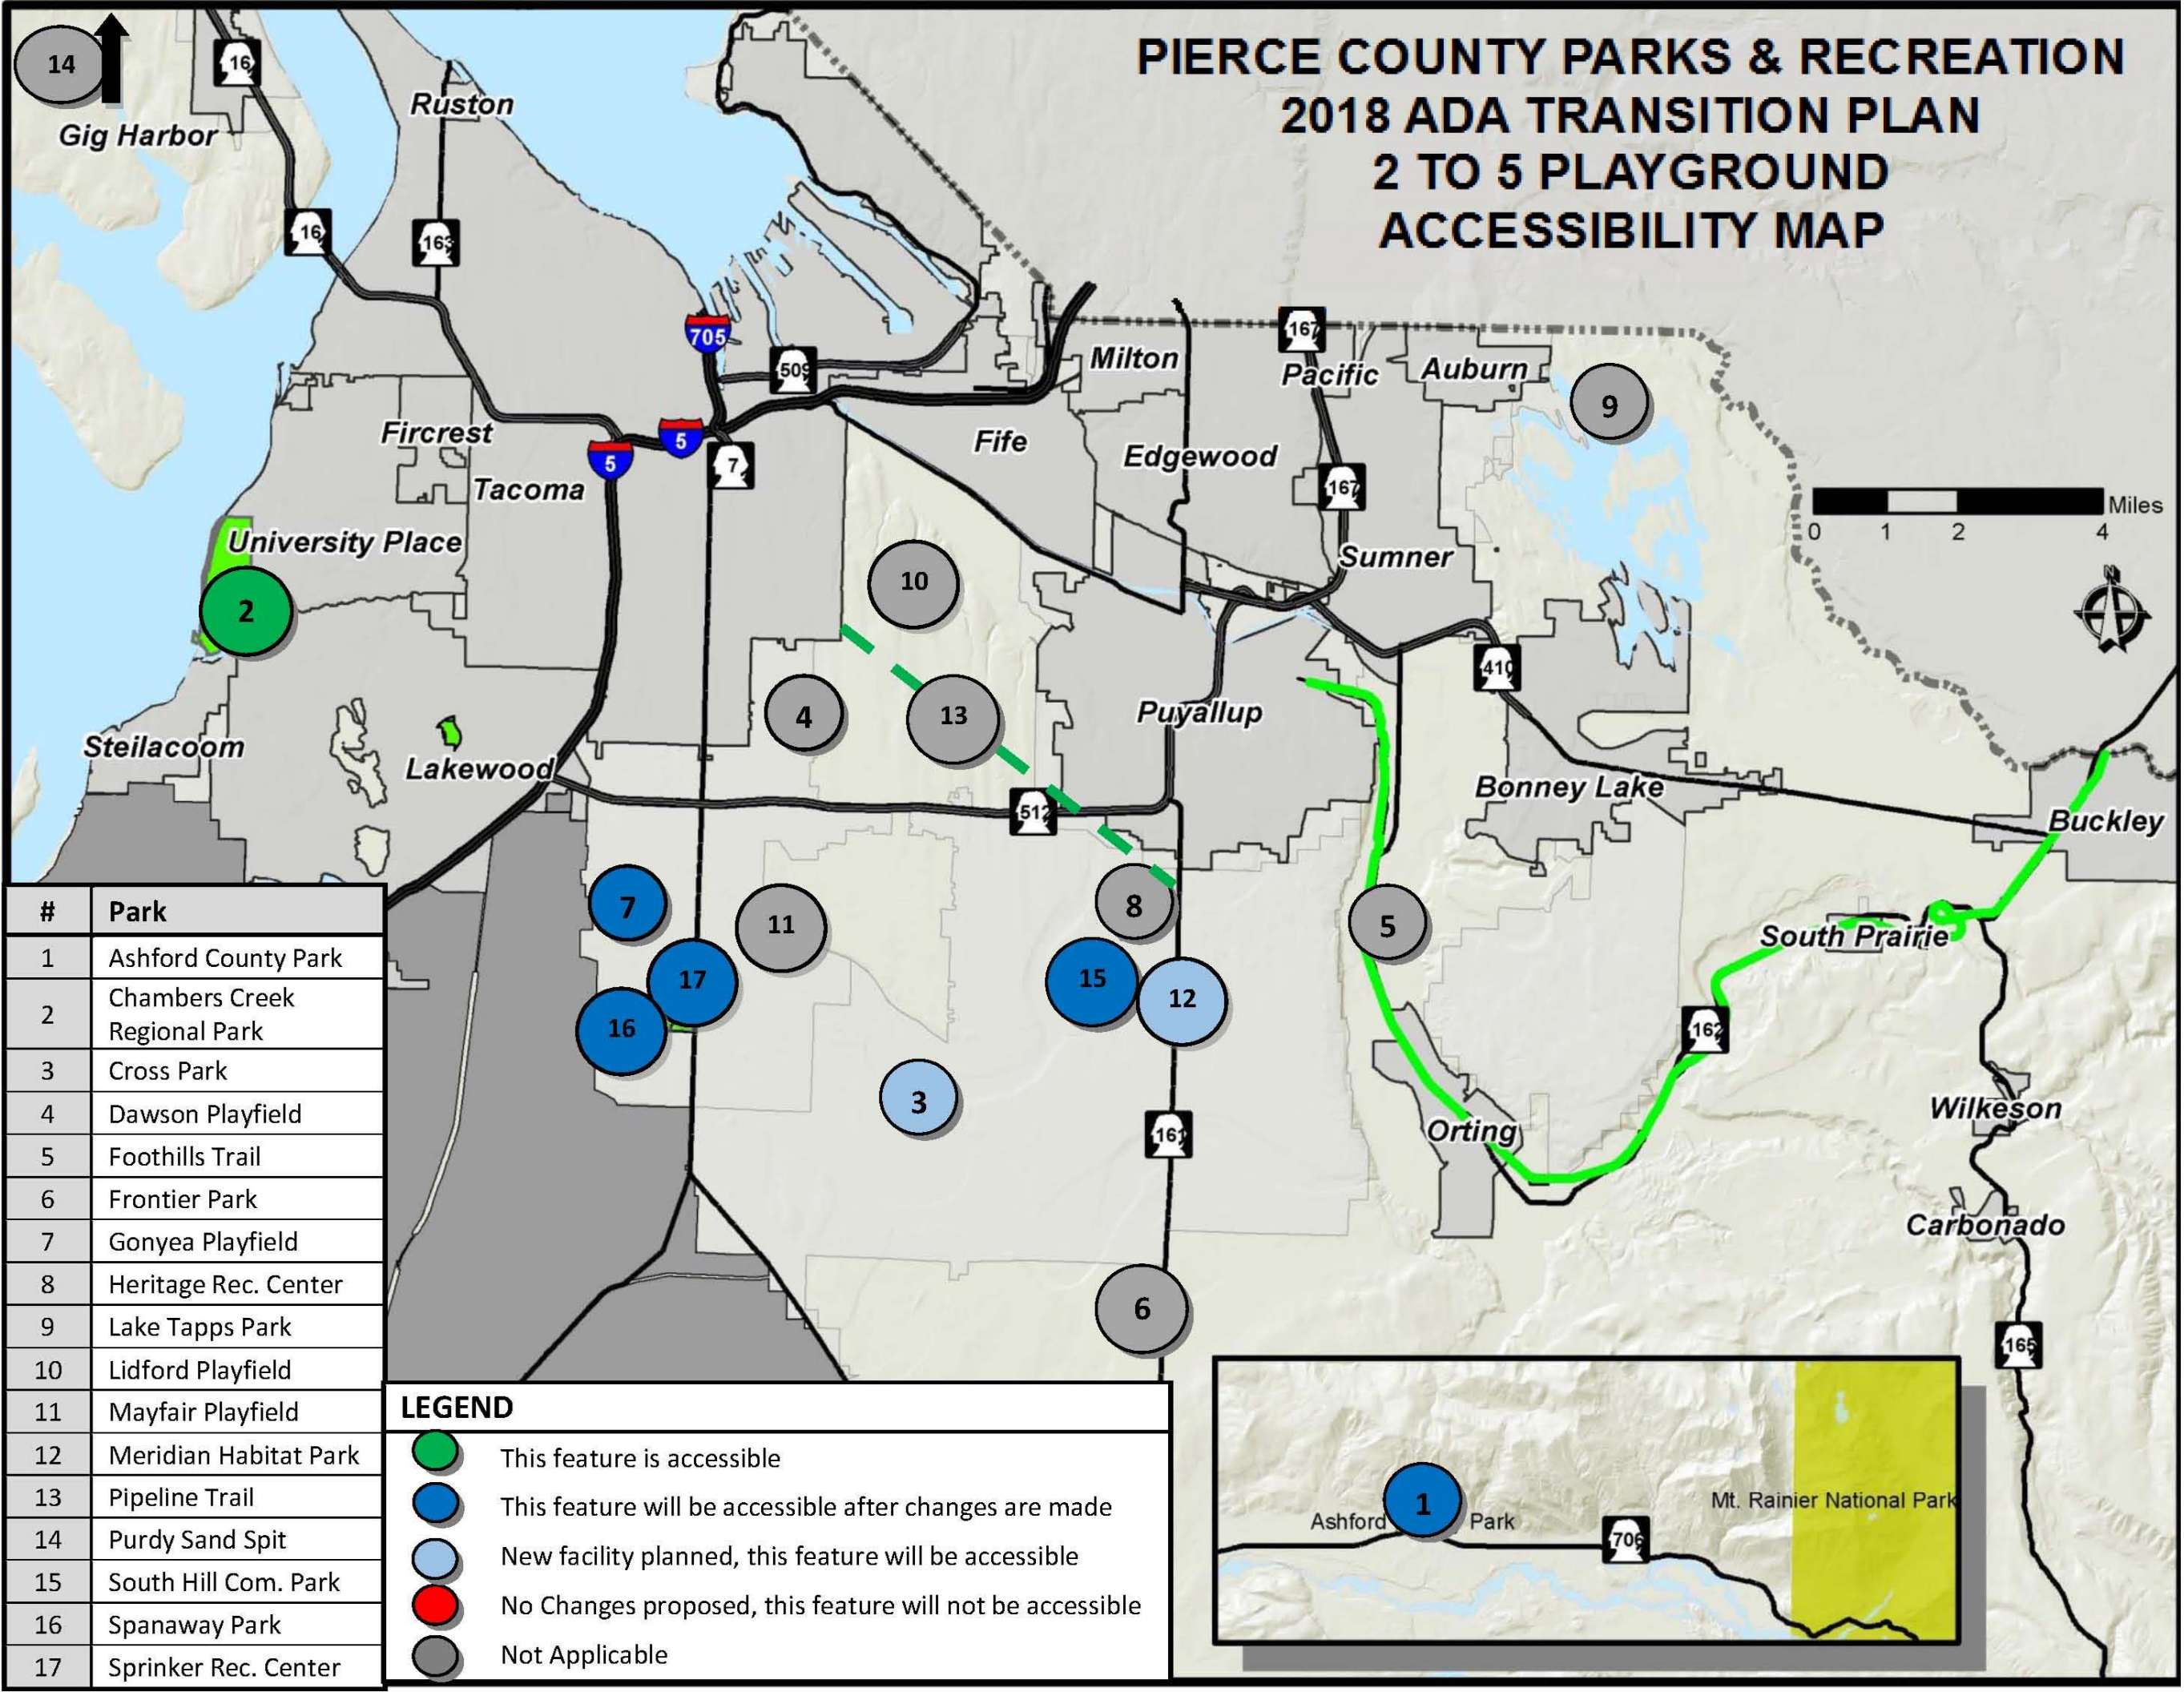

PIERCE COUNTY PARKS & RECREATION 2018 ADA TRANSITION PLAN 2 TO 5 PLAYGROUND ACCESSIBILITY MAP

#	Park
1	Ashford County Park
2	Chambers Creek Regional Park
3	Cross Park
4	Dawson Playfield
5	Foothills Trail
6	Frontier Park
7	Gonyea Playfield
8	Heritage Rec. Center
9	Lake Tapps Park
10	Lidford Playfield
11	Mayfair Playfield
12	Meridian Habitat Park
13	Pipeline Trail
14	Purdy Sand Spit
15	South Hill Com. Park
16	Spanaway Park
17	Sprinker Rec. Center

LEGEND

- This feature is accessible
- This feature will be accessible after changes are made
- New facility planned, this feature will be accessible
- No Changes proposed, this feature will not be accessible
- Not Applicable