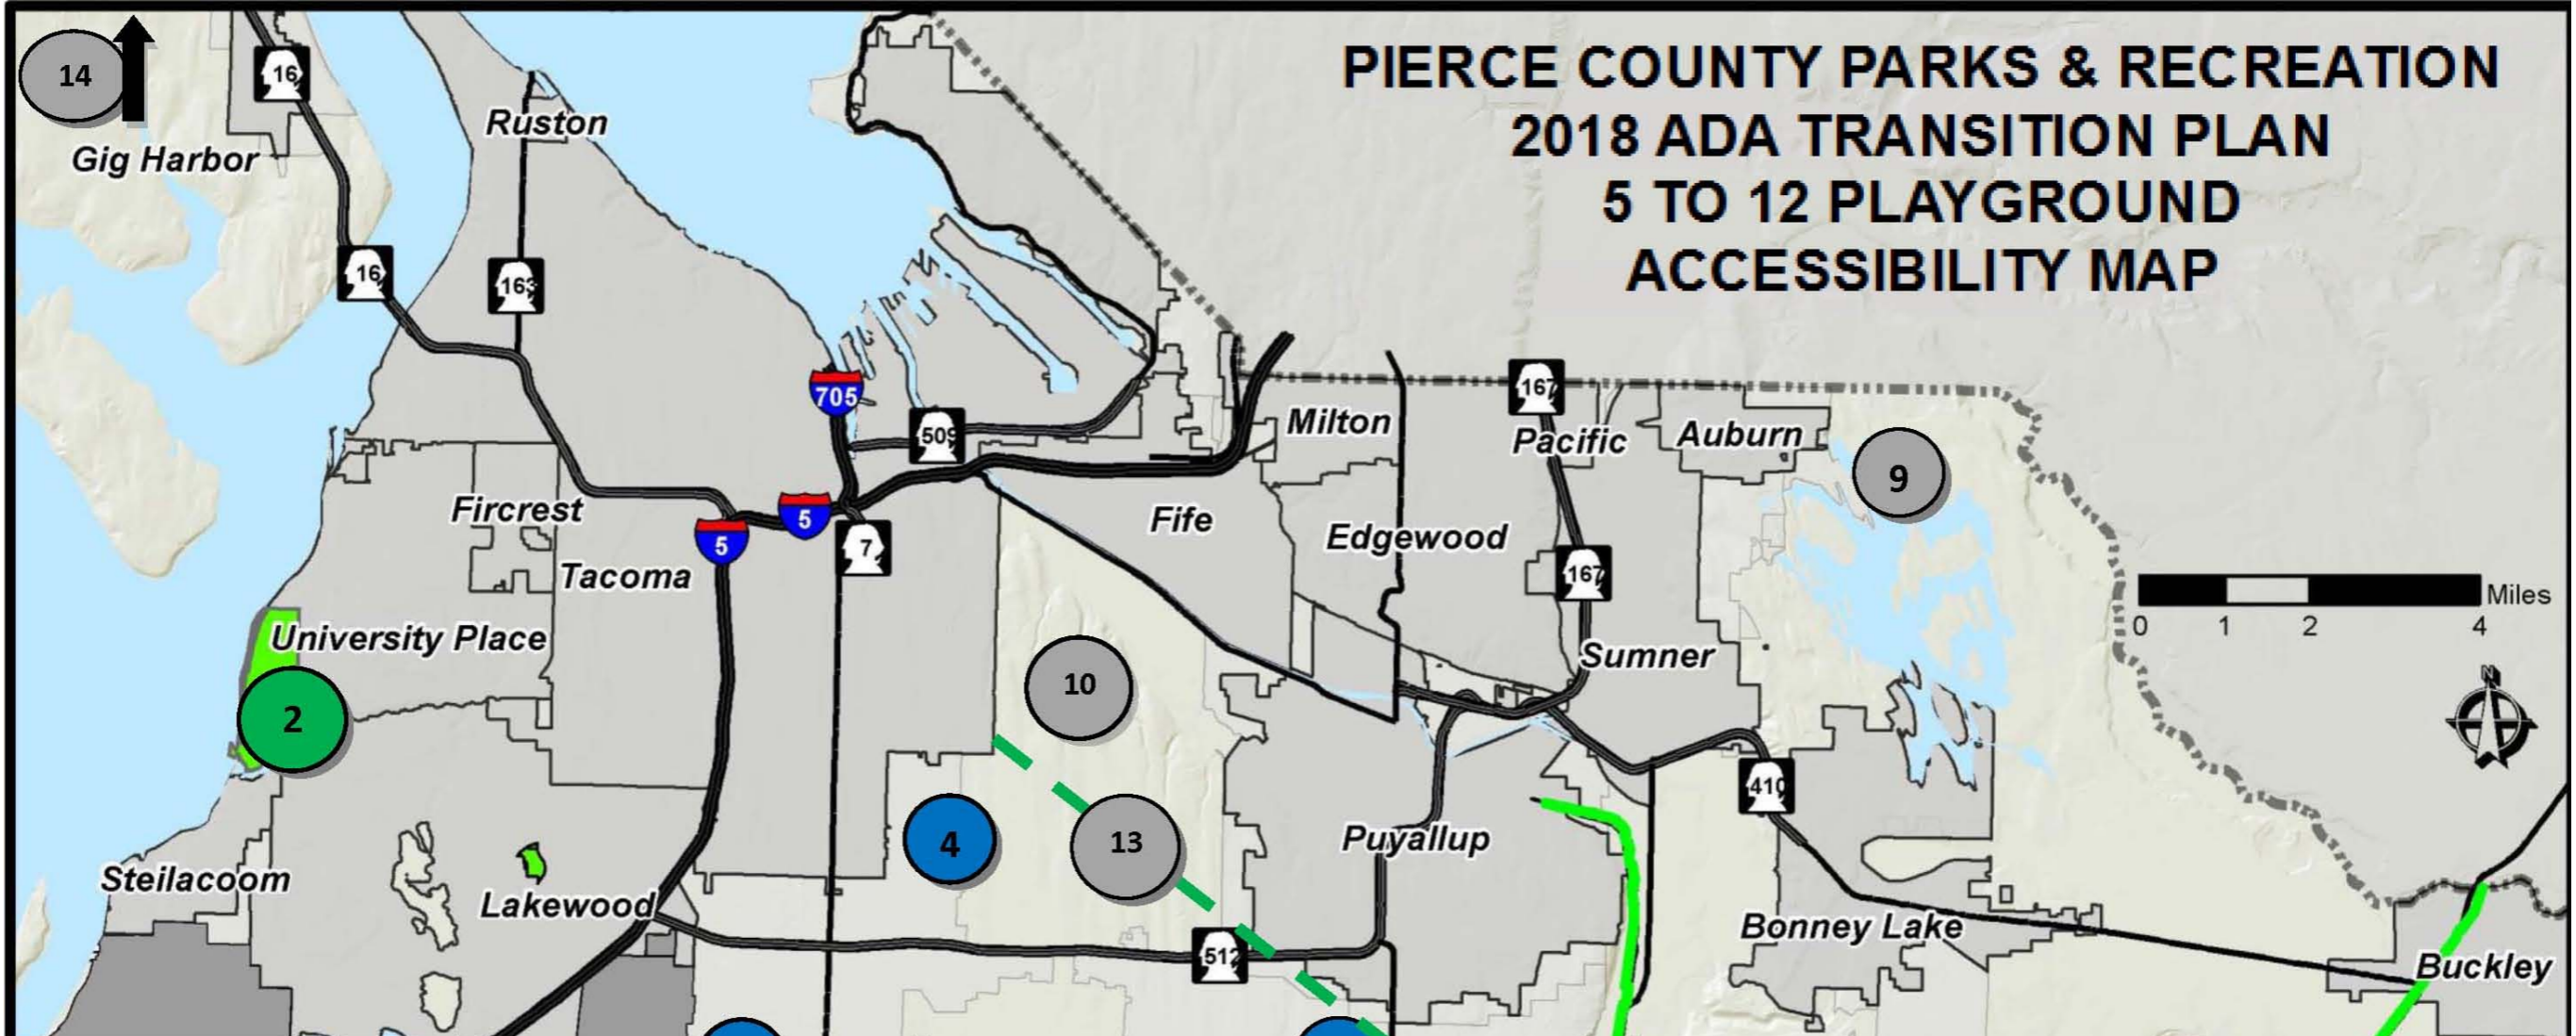

PIERCE COUNTY PARKS & RECREATION 2018 ADA TRANSITION PLAN 5 TO 12 PLAYGROUND ACCESSIBILITY MAP

#	Park
1	Ashford County Park
2	Chambers Creek Regional Park
3	Cross Park
4	Dawson Playfield
5	Foothills Trail
6	Frontier Park
7	Gonyea Playfield
8	Heritage Rec. Center
9	Lake Tapps Park
10	Lidford Playfield
11	Mayfair Playfield
12	Meridian Habitat Park
13	Pipeline Trail
14	Purdy Sand Spit
15	South Hill Com. Park
16	Spanaway Park
17	Sprinker Rec. Center

LEGEND	
	This feature is accessible
	This feature will be accessible after changes are made
	New facility planned, this feature will be accessible
	No Changes proposed, this feature will not be accessible
	Not Applicable