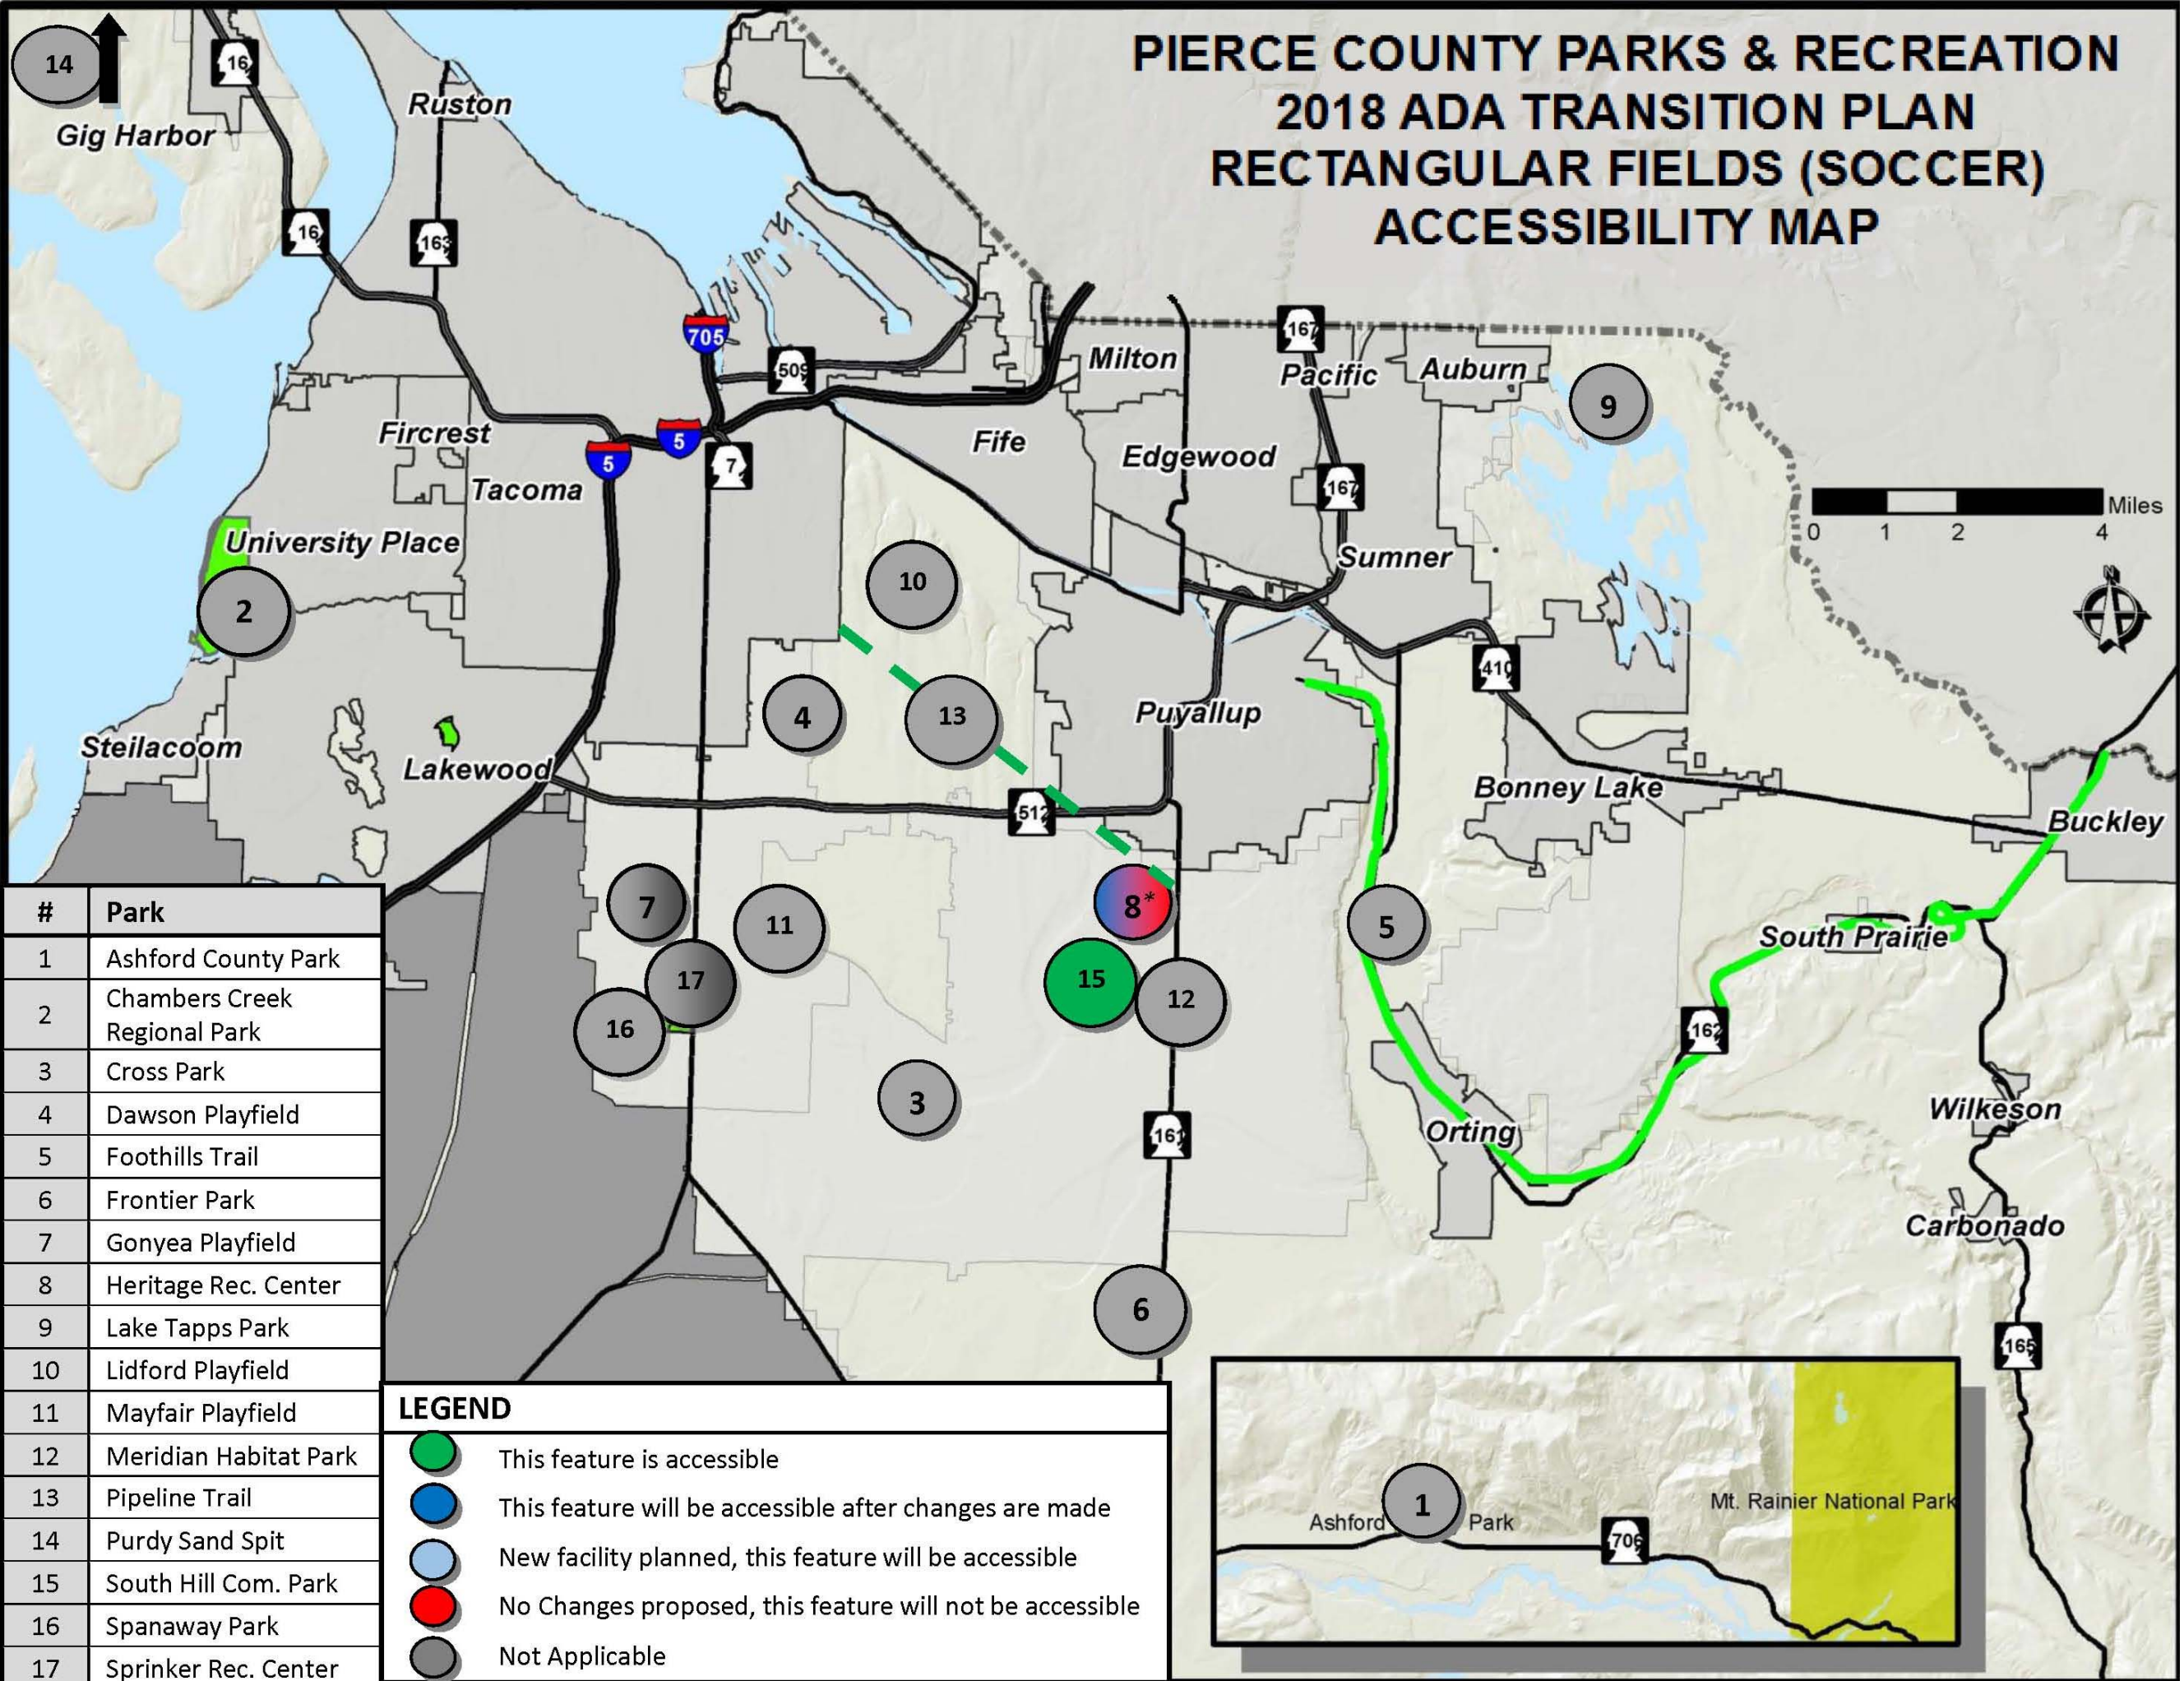

PIERCE COUNTY PARKS & RECREATION 2018 ADA TRANSITION PLAN RECTANGULAR FIELDS (SOCCER) ACCESSIBILITY MAP

#	Park
1	Ashford County Park
2	Chambers Creek Regional Park
3	Cross Park
4	Dawson Playfield
5	Foothills Trail
6	Frontier Park
7	Gonyea Playfield
8	Heritage Rec. Center
9	Lake Tapps Park
10	Lidford Playfield
11	Mayfair Playfield
12	Meridian Habitat Park
13	Pipeline Trail
14	Purdy Sand Spit
15	South Hill Com. Park
16	Spanaway Park
17	Sprinker Rec. Center

LEGEND	
	This feature is accessible
	This feature will be accessible after changes are made
	New facility planned, this feature will be accessible
	No Changes proposed, this feature will not be accessible
	Not Applicable

* Heritage Rec Center has 2 ballfields that will be made accessible and 7 that will be made accessible.