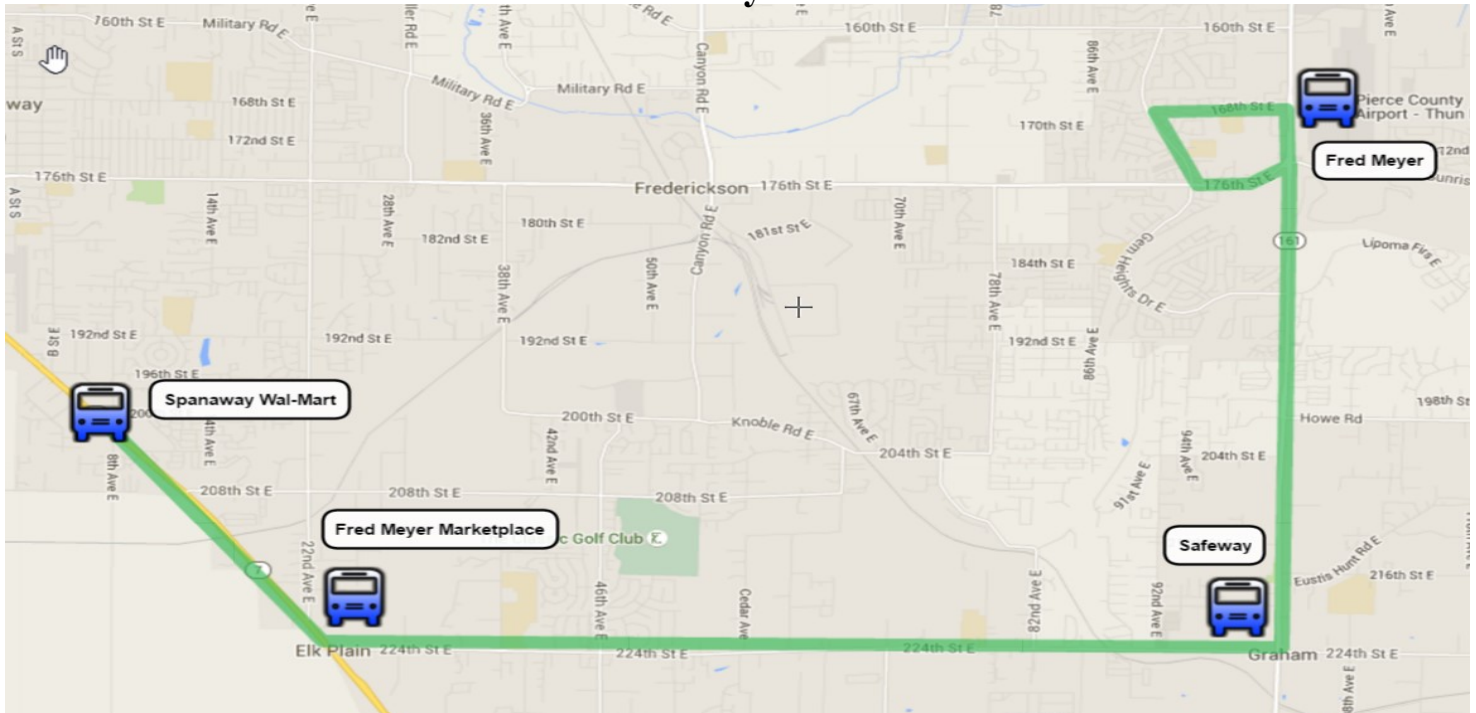

Beyond the Borders—South Hill/Spanaway Connector

February 2021

** Beyond the Borders is **FREE** for seniors 65+, youth 12-17, those with disabilities or low incomes

All riders **MUST** register in advance before riding the bus. Call at least **TWO** days in advance of when you plan to ride:
253-476-4657 or
888-600-8043.

Deviated Route Service

- Can't get to a bus stop or want to go somewhere not on the route?
- Make a reservation in advance and the driver can pick you up and/or take you to locations up to one mile on either side of the route.

Monday-Friday, excluding major holidays

Fred Meyer South Hill Bus Stop Meridian & 171 st St Ct E	Safeway 224 th & Meridian	Fred Meyer Marketplace Mt Hwy & 224 th St E	Spanaway Wal-Mart Bus Stop Mt Hwy & 8 th Ave E
6:45 AM	6:57	7:10	7:15 AM *
8:15	8:27	8:40	8:45 *
9:45	9:57	10:10	10:15 *
11:15	11:27	11:40	11:45 *
2:30 PM	2:42	2:55	3:00PM *
4:00	4:12	4:25	4:30 *

Spanaway Wal-Mart Bus Stop Mt Hwy & 8 th Ave E	Fred Meyer Marketplace Mt Hwy & 224 th St E	Safeway 224 th St E & Meridian	Fred Meyer South Hill Bus Stop Meridian & 171 st St Ct E
7:30 AM	7:38	7:50	8:05 AM *
9:00	9:08	9:20	9:35 *
10:30	10:38	10:50	11:05 *
1:45 PM	1:53	2:05	2:20 PM
3:15	3:23	3:35	3:50 *
4:45	4:53	5:05	5:20 *