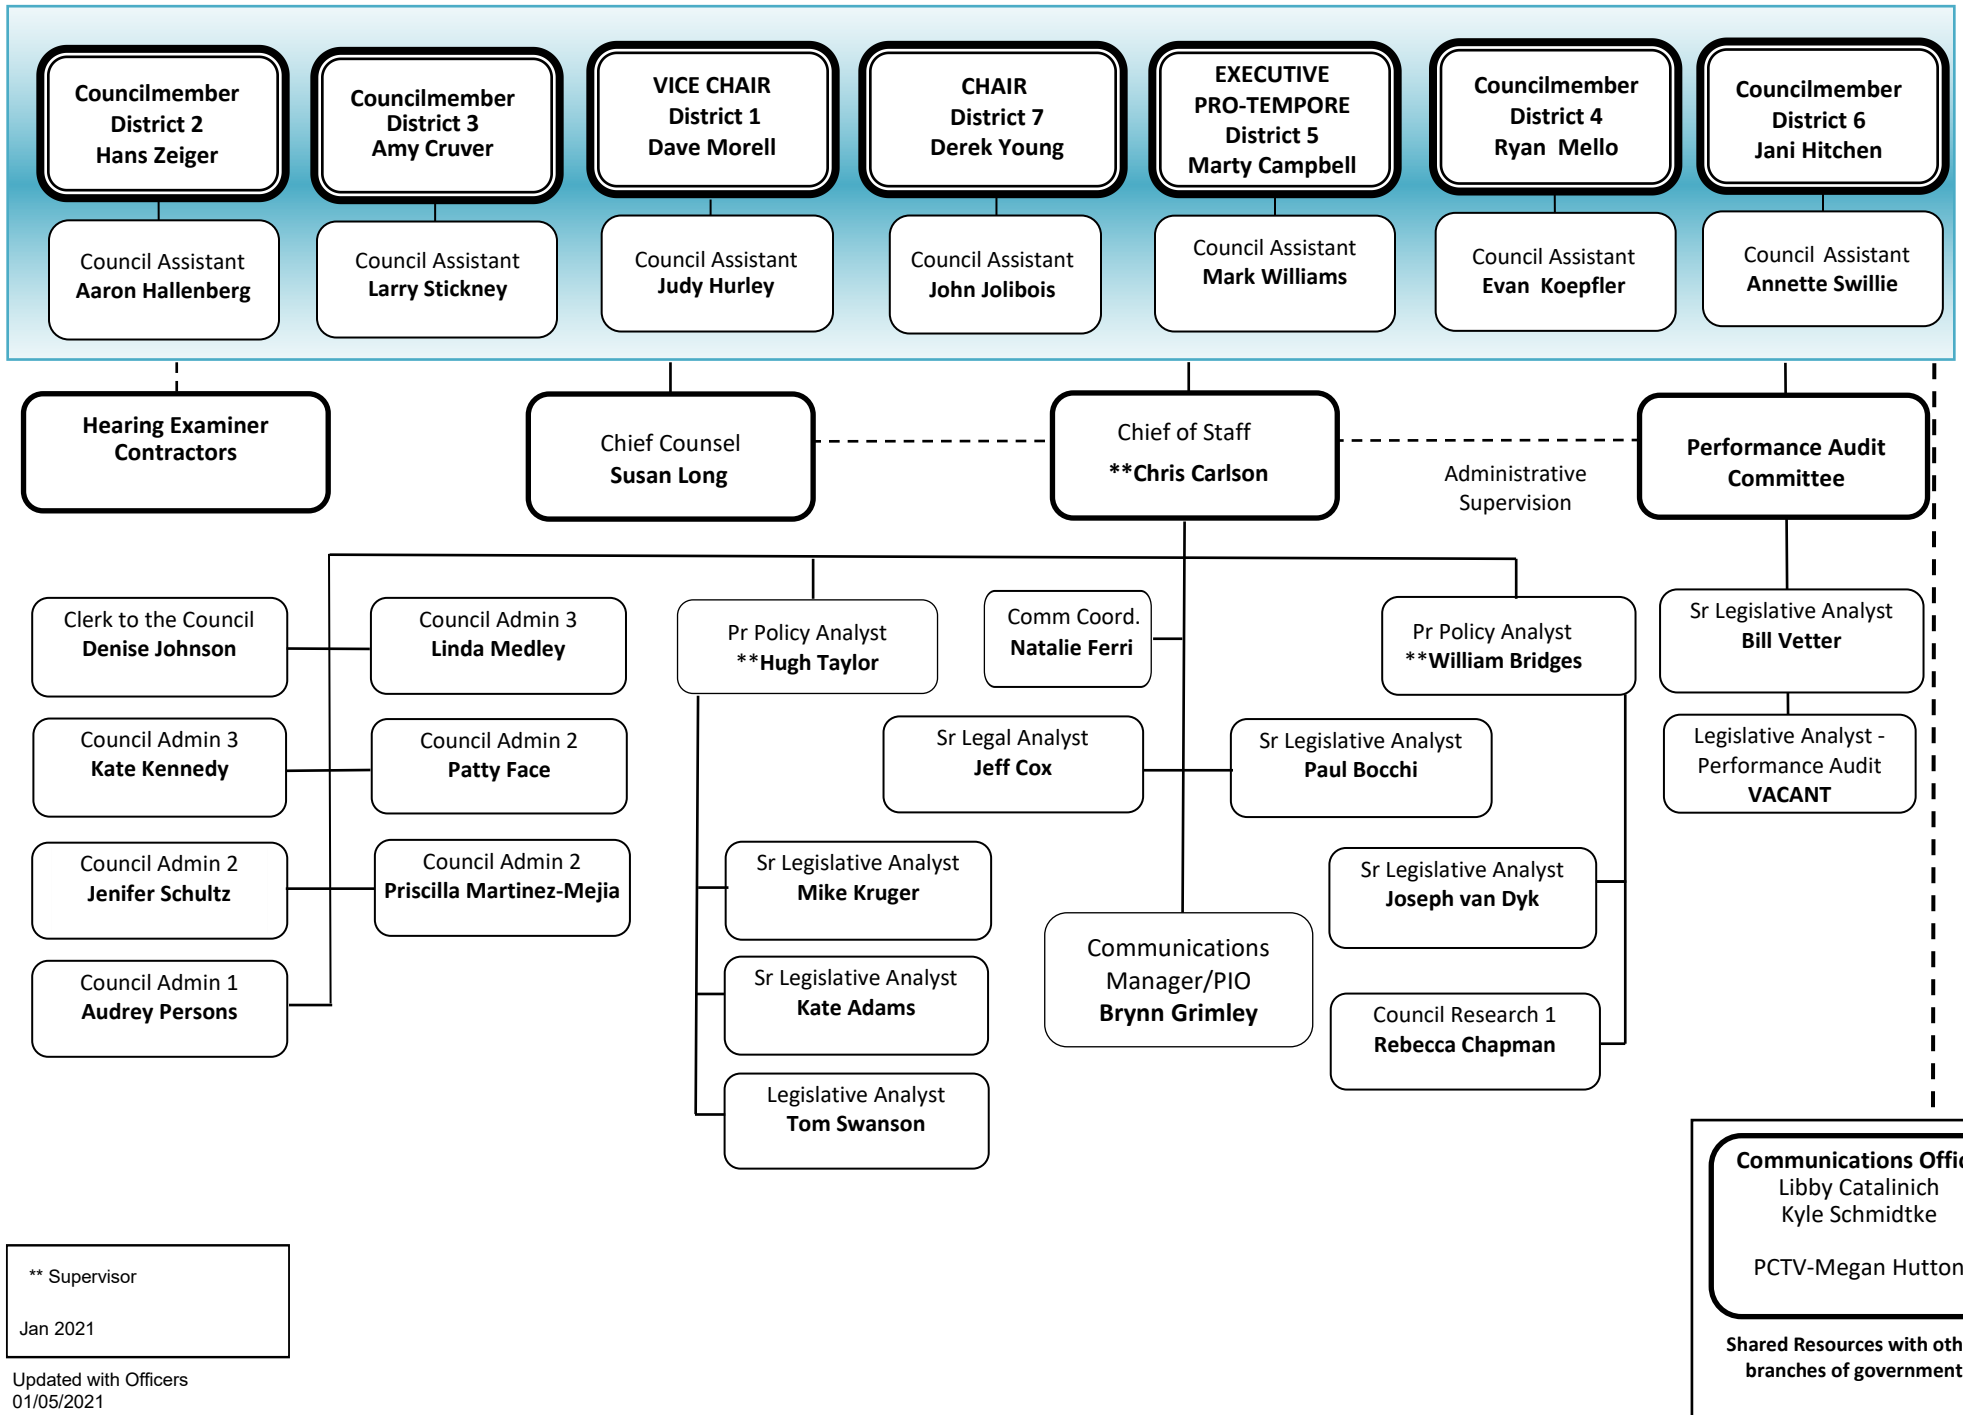

Pierce County Council Organizational Chart

** Supervisor

Jan 2021

Updated with Officers
01/05/2021

Communications Office
Libby Catalinich
Kyle Schmidtke
PCTV-Megan Hutton

Shared Resources with other
branches of government